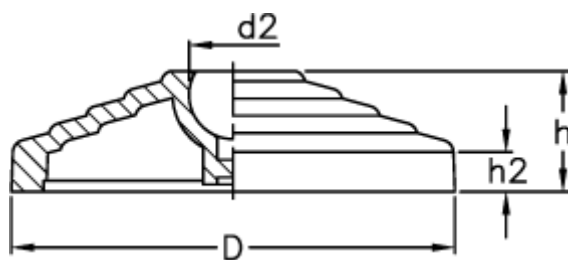

Data Sheet

Article number: 2310301251

Description: E+G Base without no-slip disc
LV.A-80-14

Measures

D	= 80
d2	= 14
h	= 24
h2	= 9
Max load (N)	= 16000